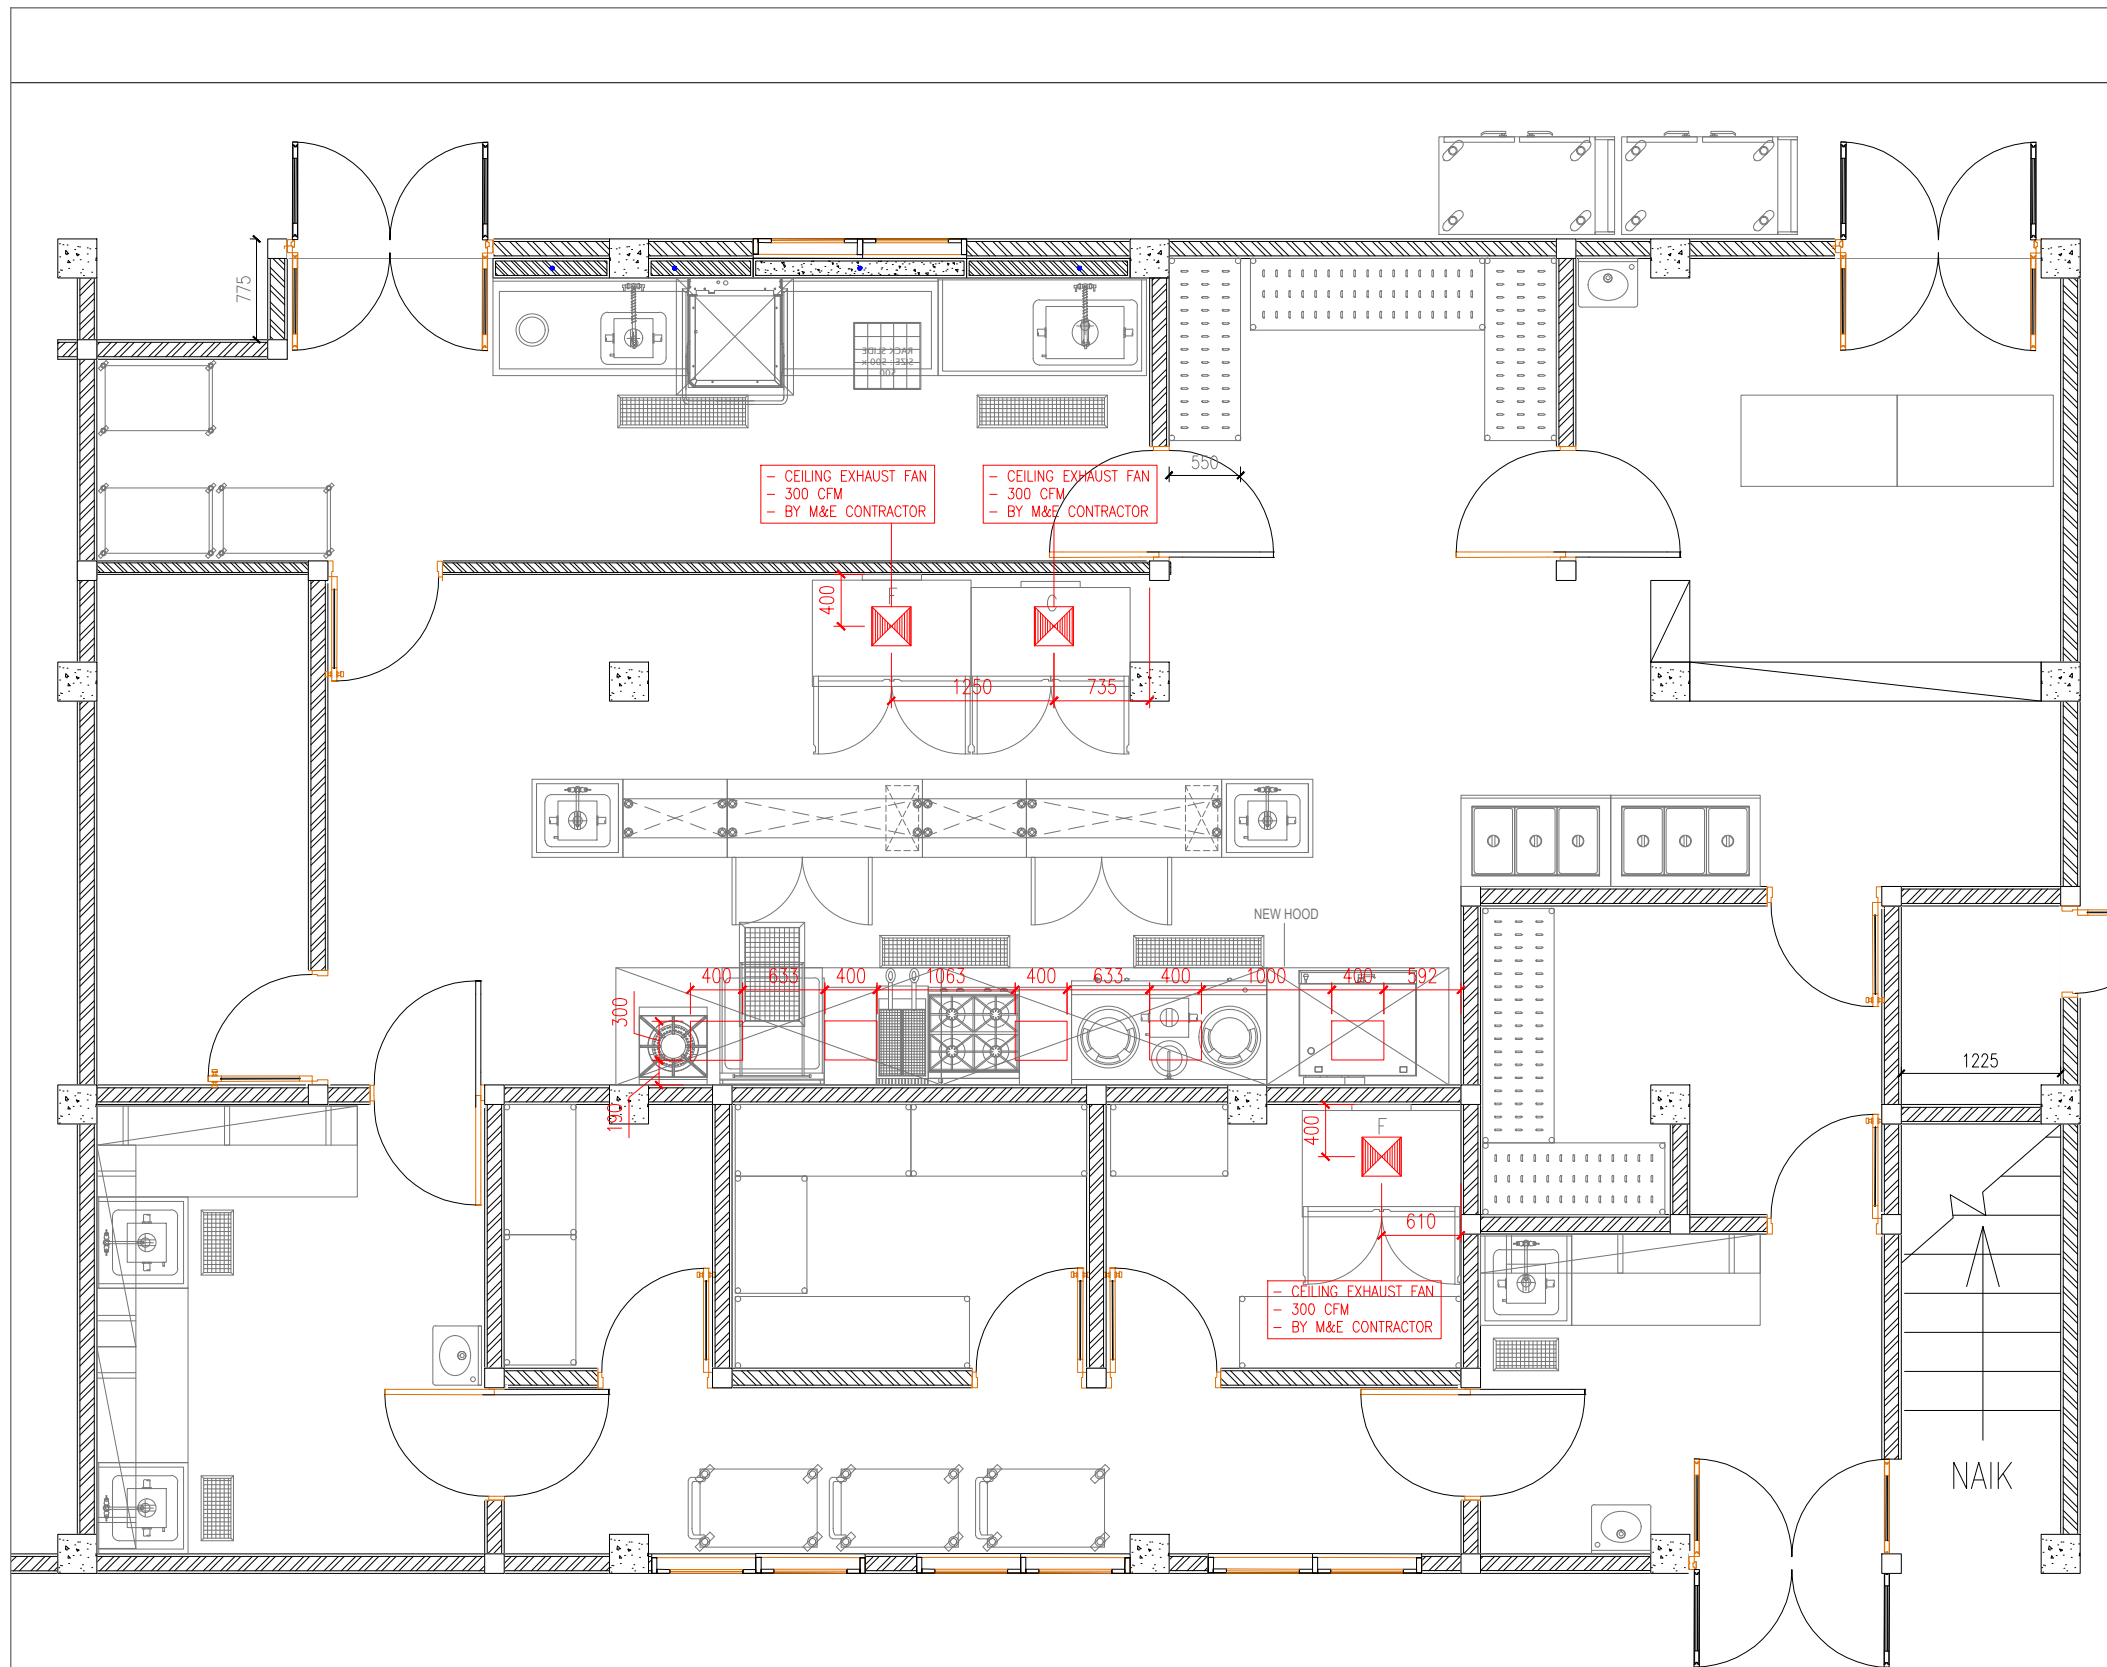

PT. Butik Kitchen Indonesia

Date : 21 Desember 2022

Title : LAYOUT KITCHEN PLAN
RS HASTIEN HUSADA, CIKANGKUNG

R2

Drawn By,

AR

PT. Butik Kitchen Indonesia

Date : 21 Desember 2022