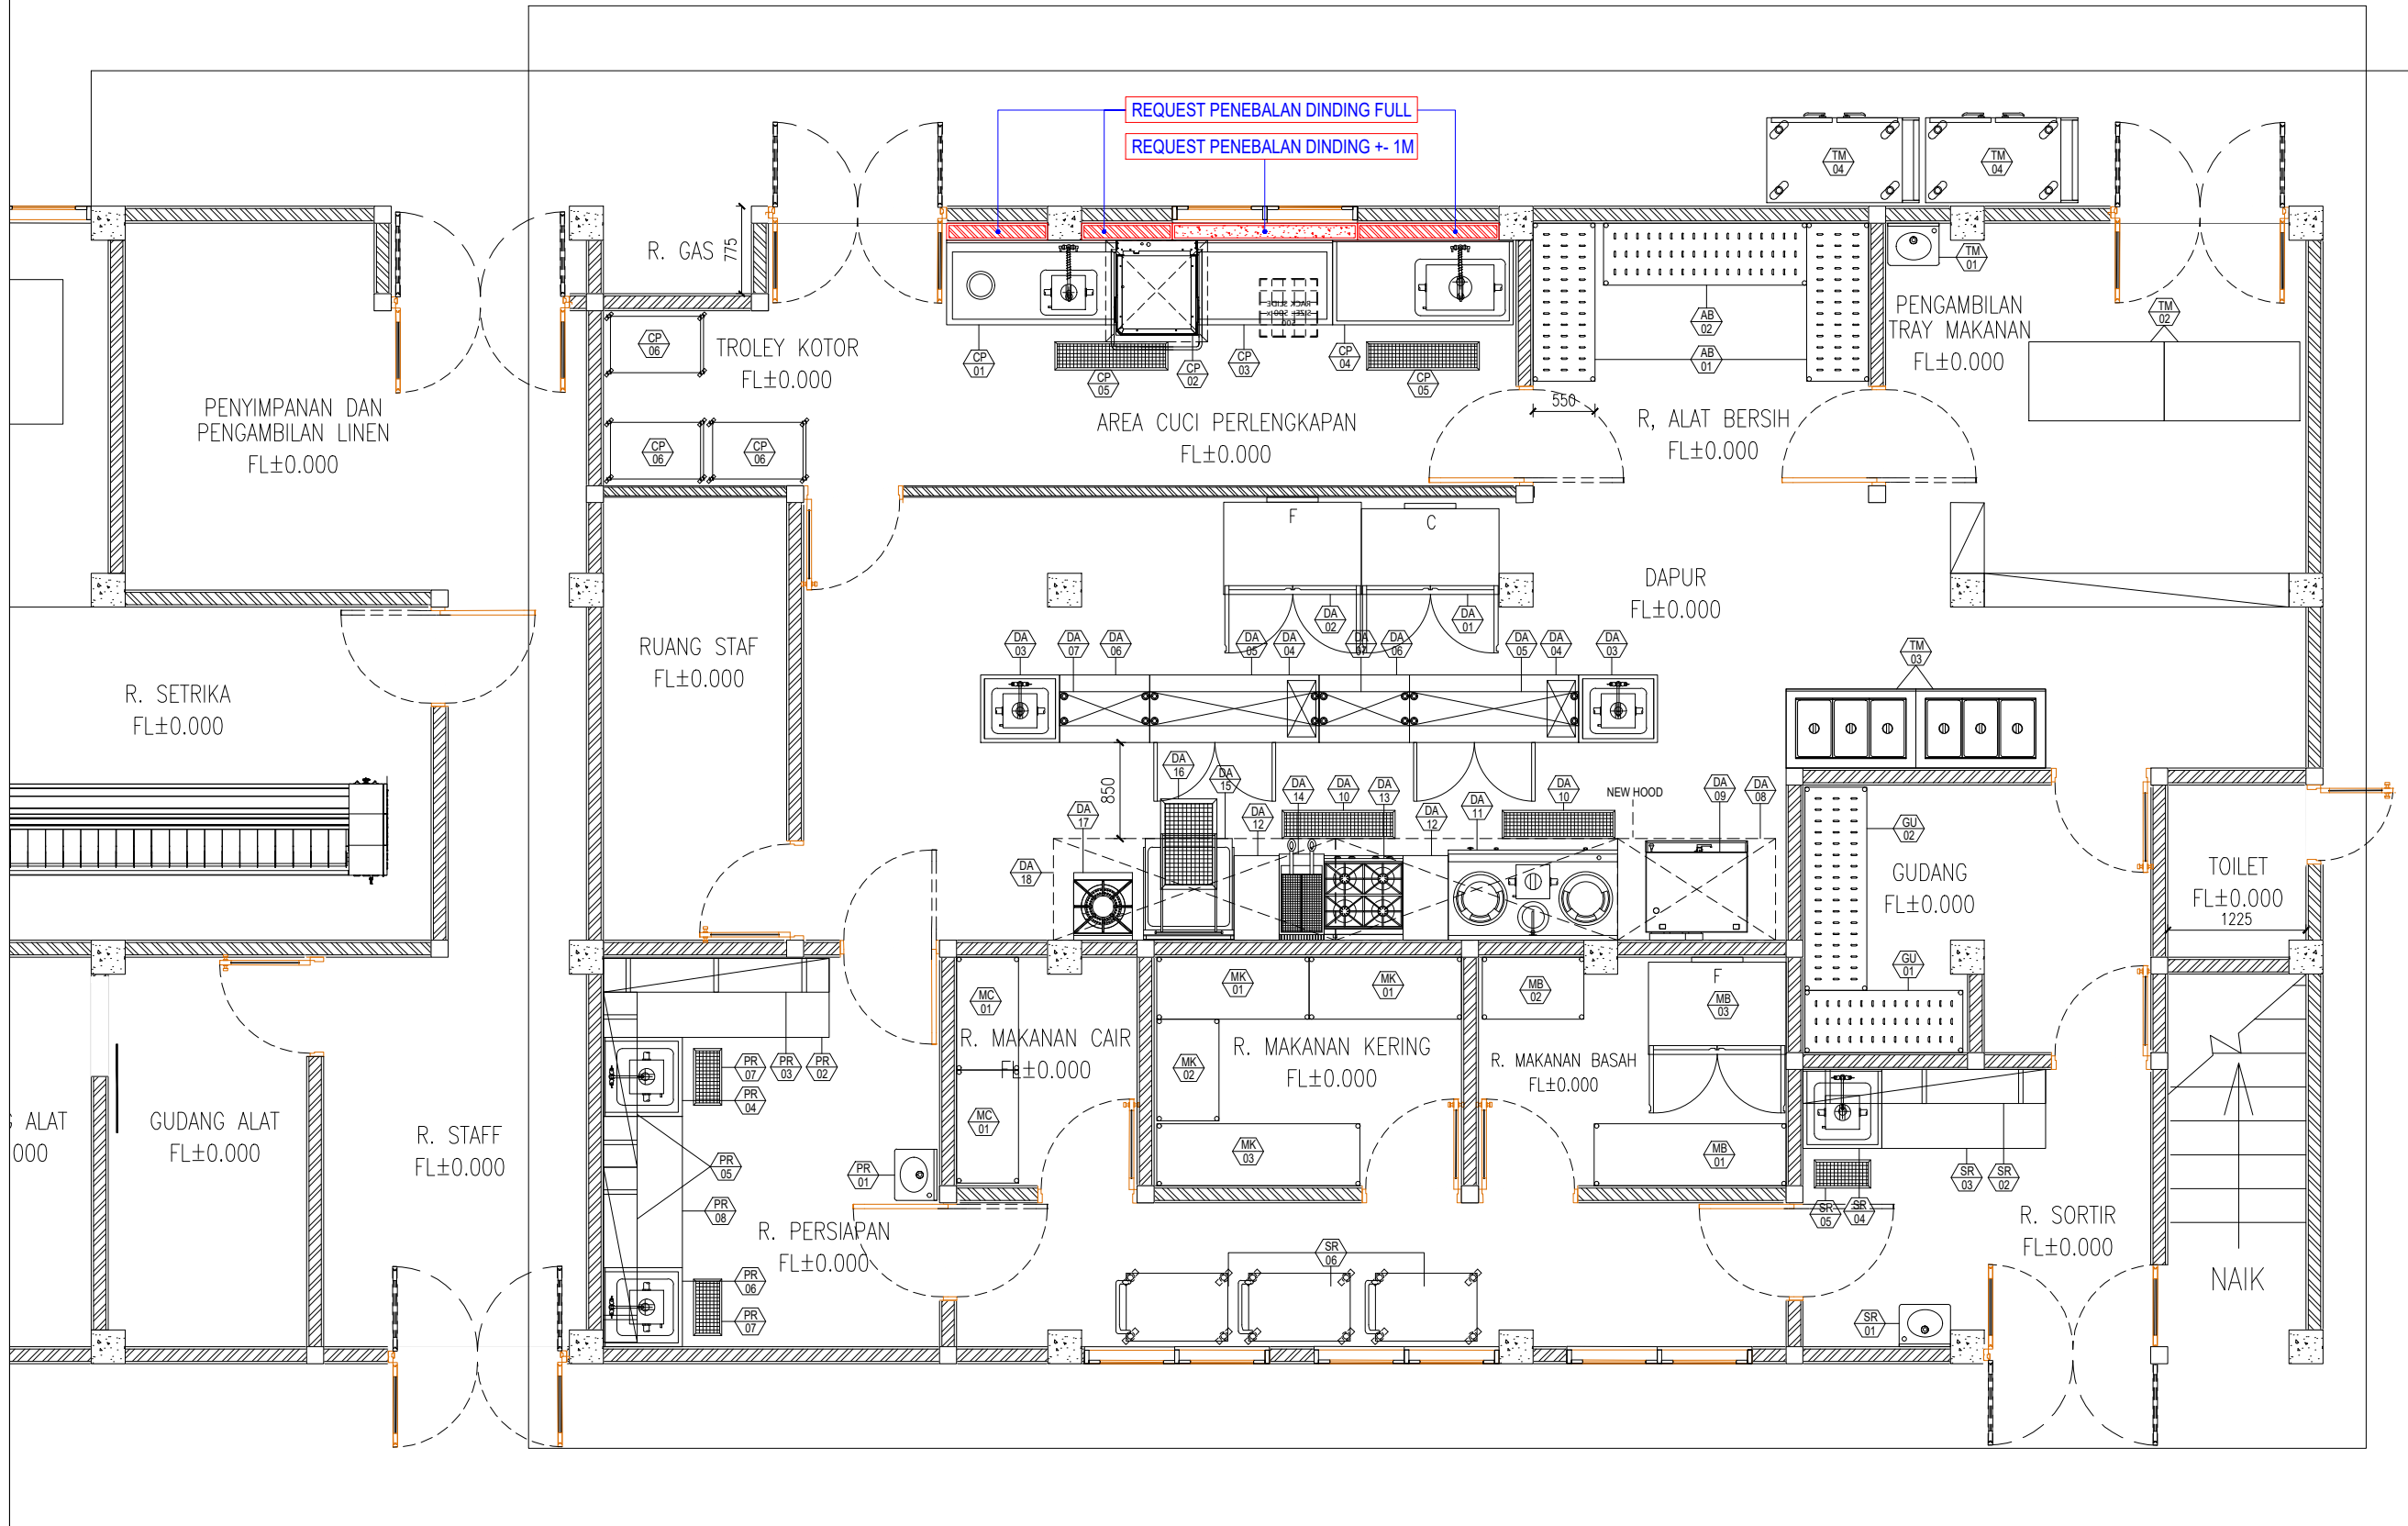

LEGEND Plumbing (By MEP Contractor)

AFF : After Finished Floor

○ : CW – COLD WATER supply connection w/ball valve

● : HW – HOT WATER supply connection w/ball valve

⊕ : WD – WASTE DRAIN

LEGEND Electrical (By MEP Contractor)

AFF : After Finished Floor

⌒ : SSO – Single phase socket outlet

⊞ : TPN – Three phase + neutral + ground (Selector switch)

⊞ : SPN – Single phase + neutral + ground (Selector switch)

⊙ : PS – Power switch

Ⓒ : C0 – Cable outlet single phase w/ cable length

Ⓒⓓ : C03 – Cable outlet three phase + neutral + ground w/ cable length

LEGEND Gas (By GAS Contractor)

AFF : After Finished Floor

▲ : GS – Gas supply w/ball valve