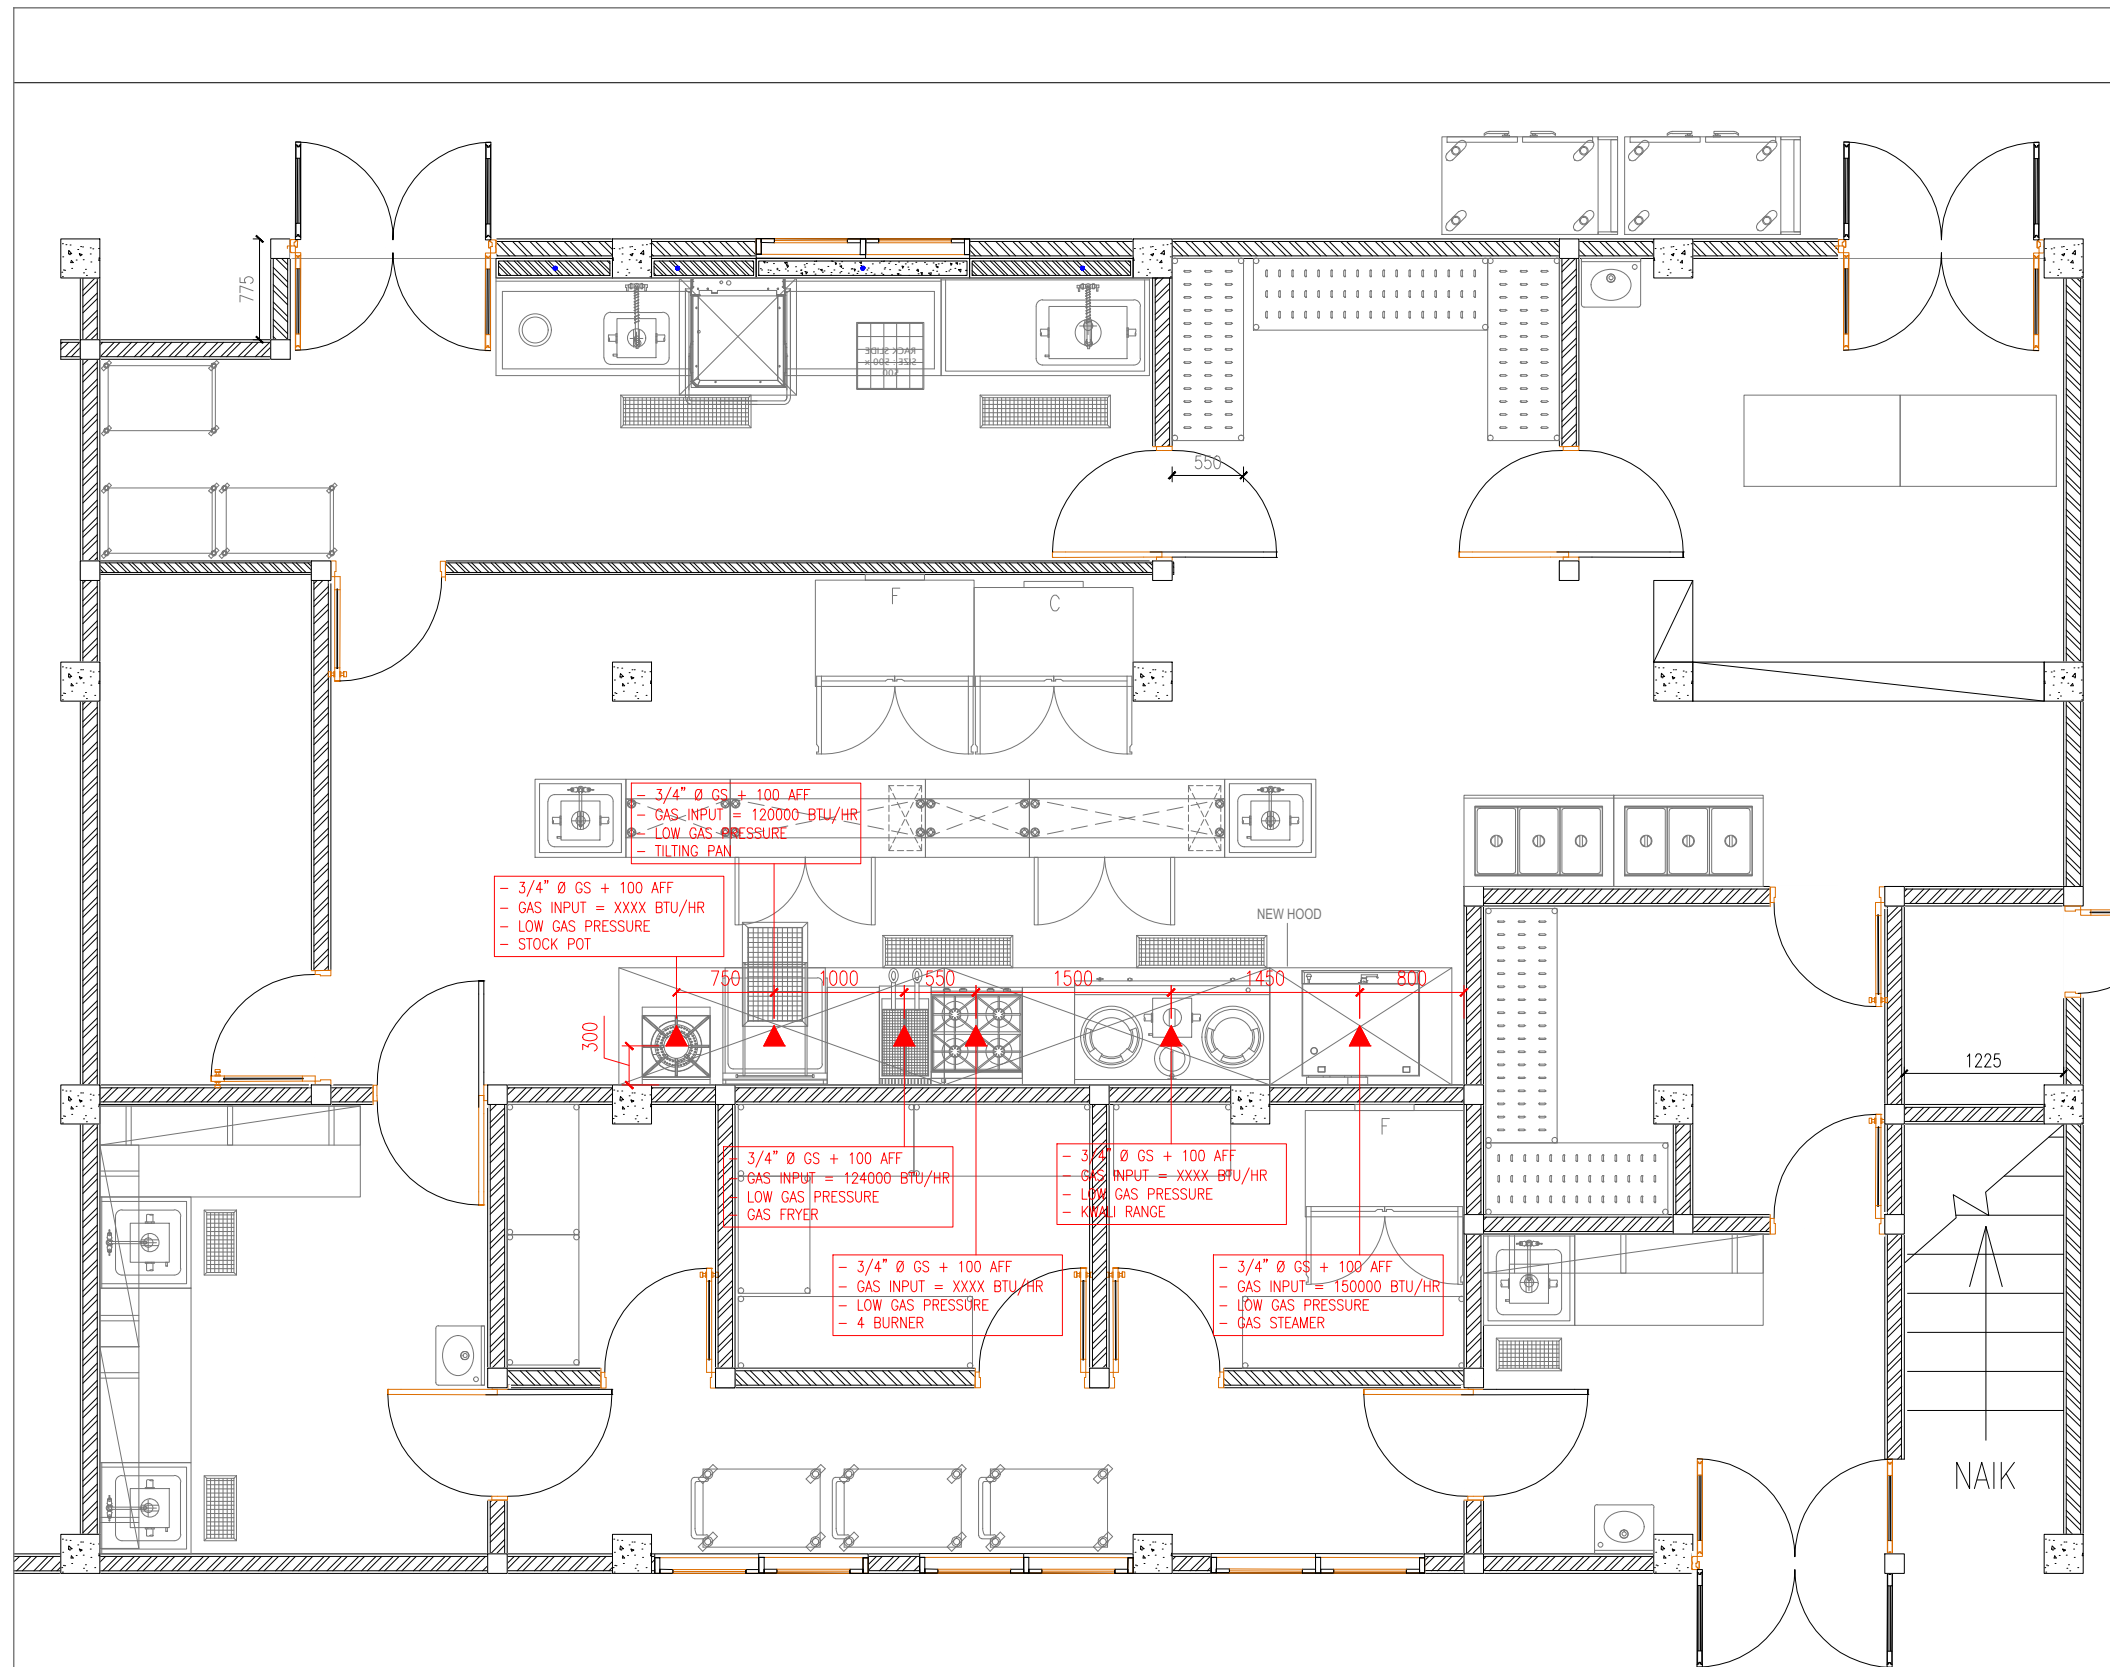

PT. Butik Kitchen Indonesia

Date : 21 Desember 2022

Drawn By,

Title : GAS PLAN
RS HASTIEN HUSADA, CIKANGKUNG

AR