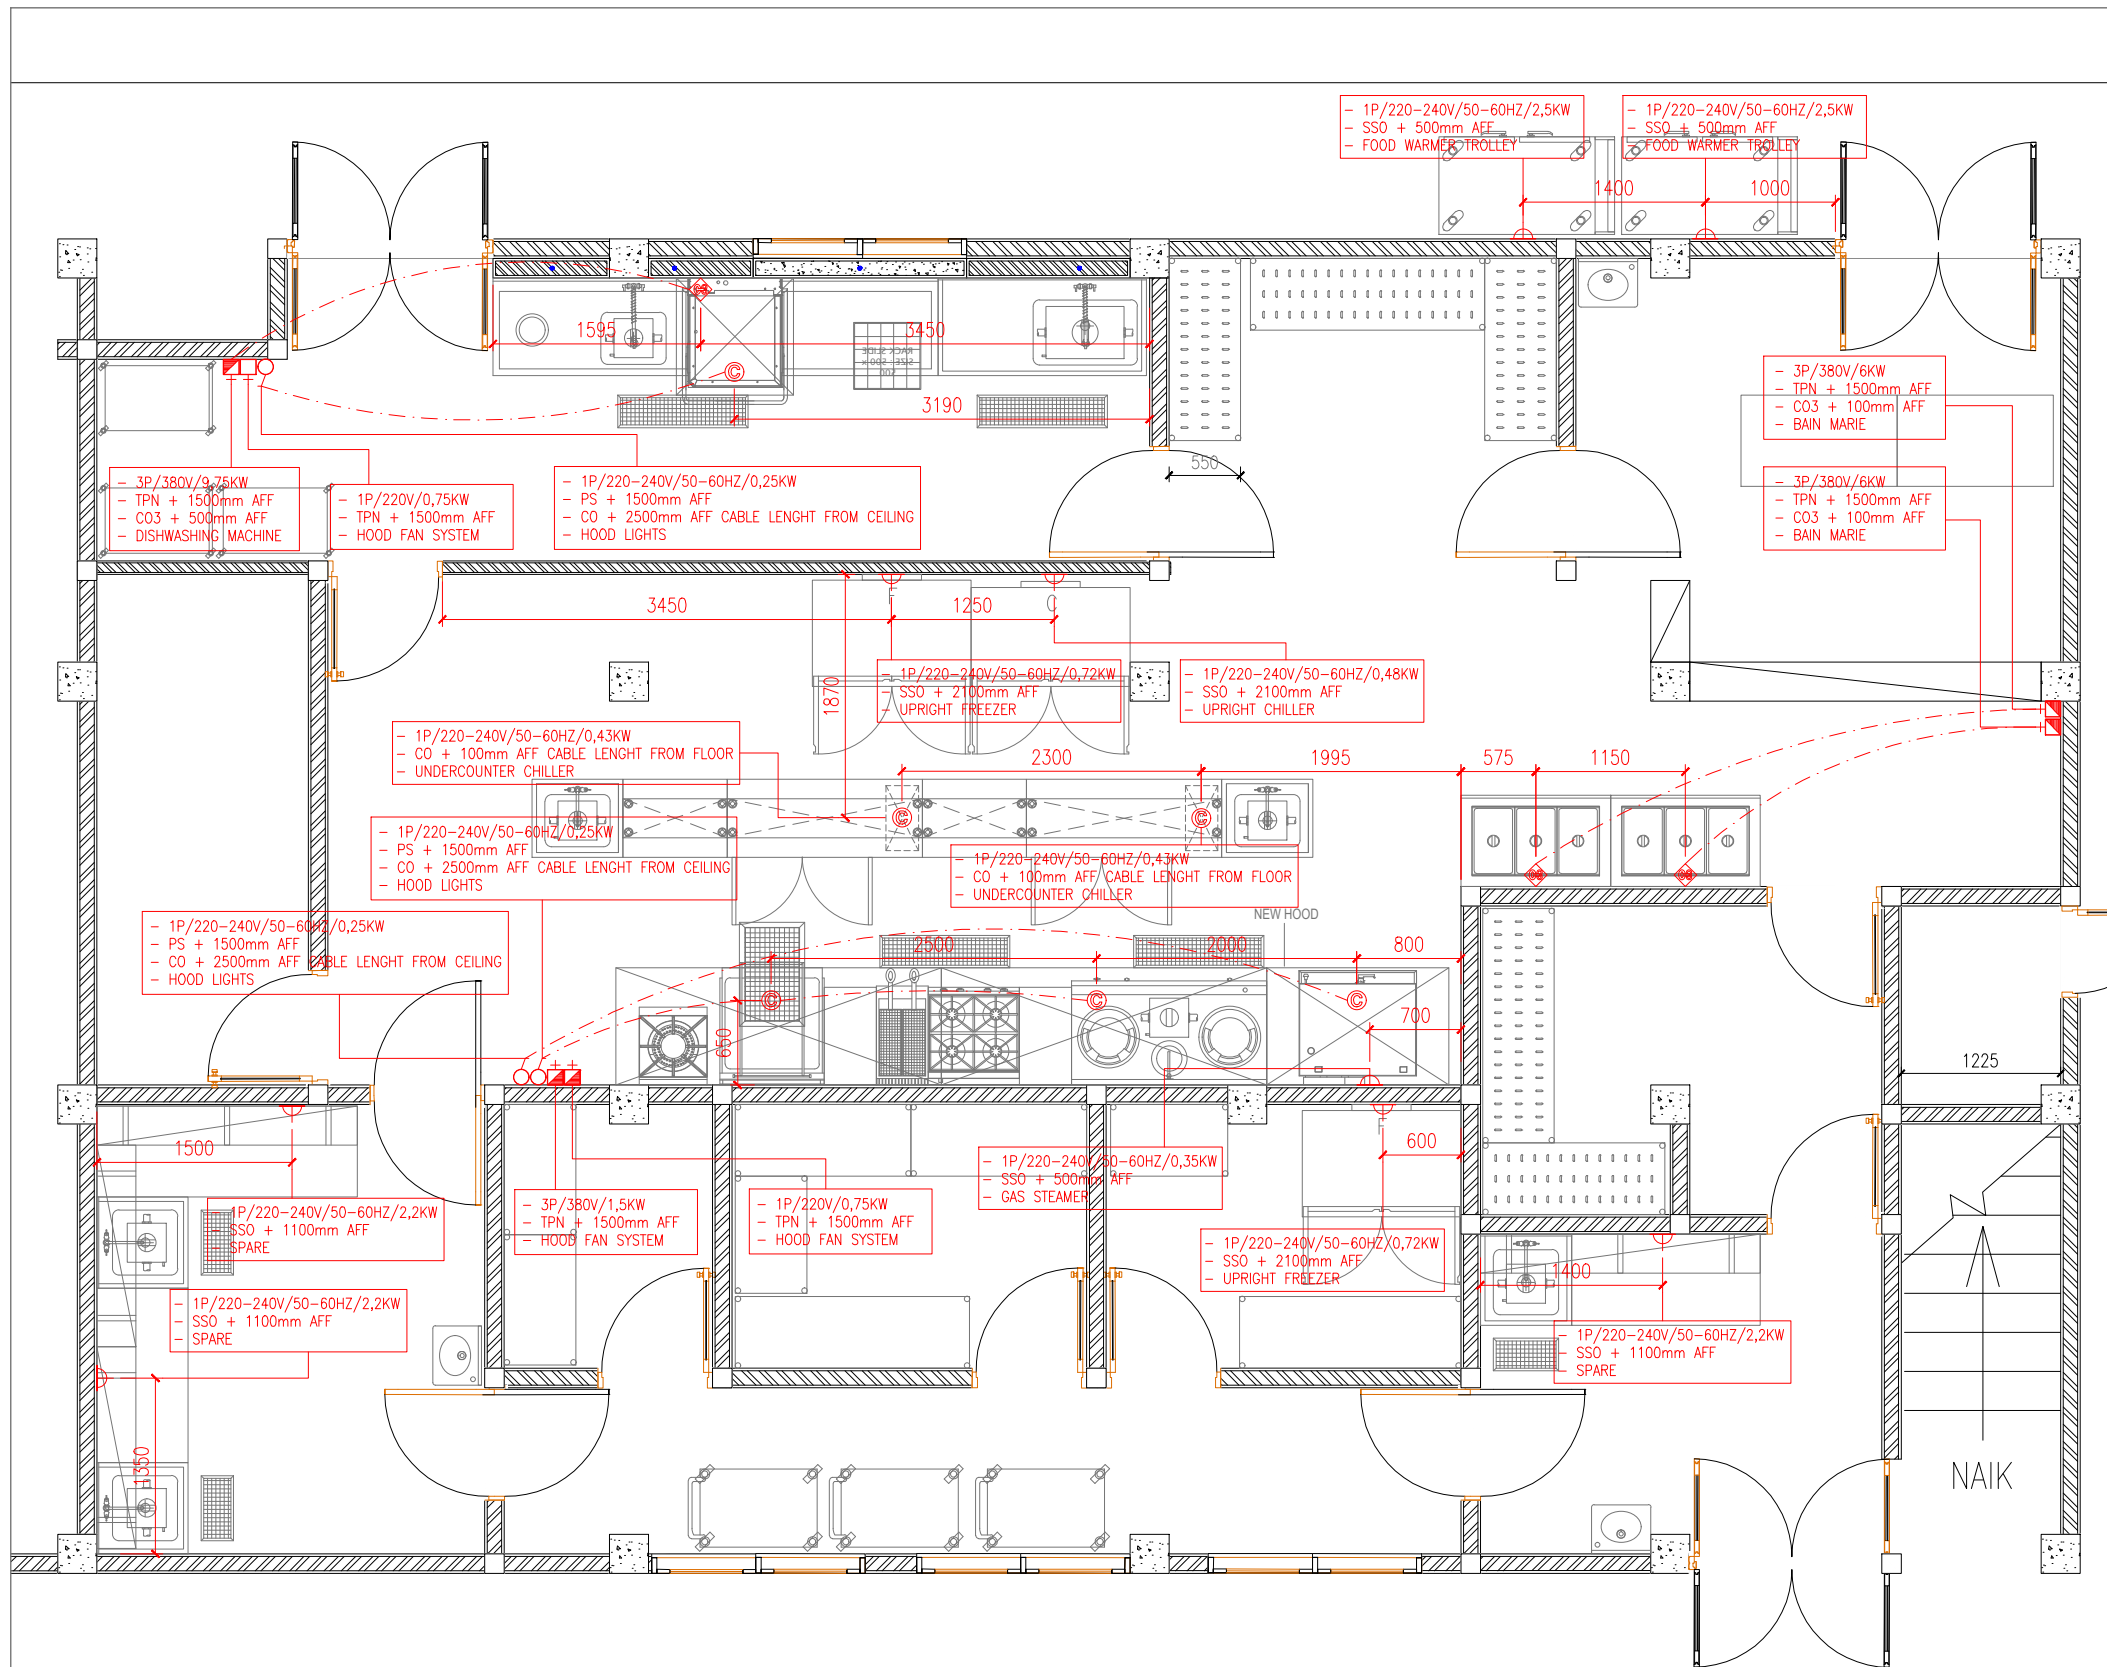

PT. Butik Kitchen Indonesia

Date : 21 Desember 2022

Title : ELECTRICAL PLAN
RS HASTIEN HUSADA, CIKANGKUNG

Drawn By,

AR